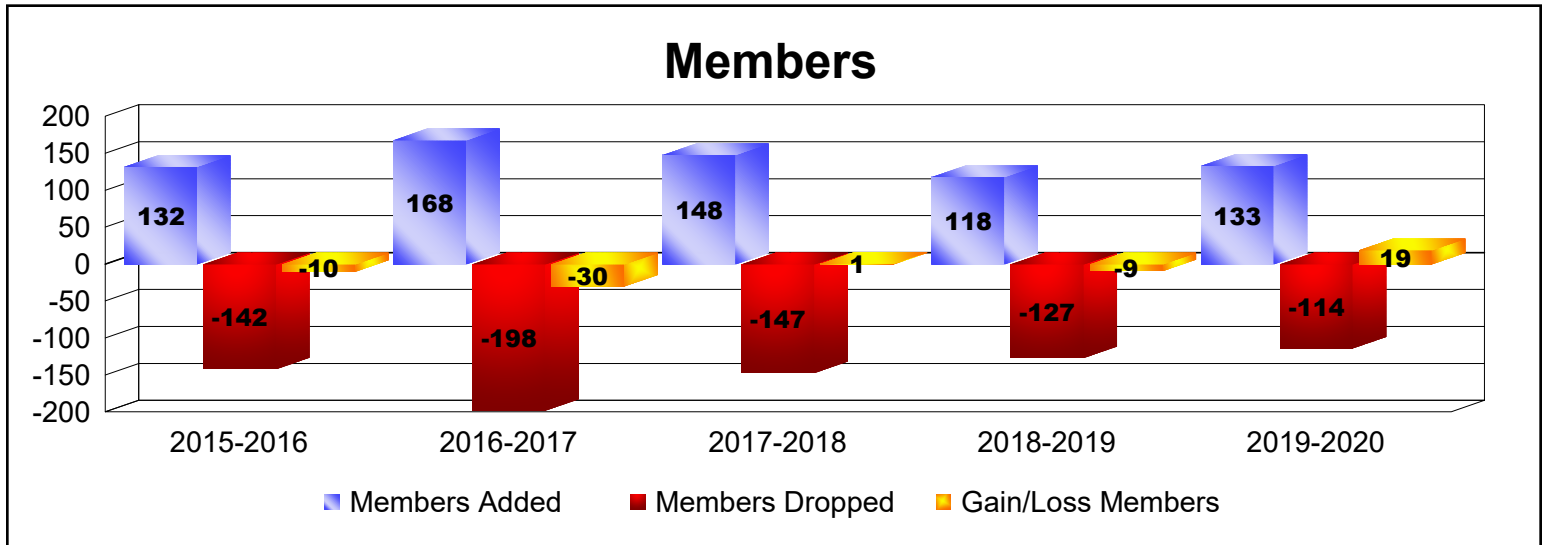

Year	New Clubs	Dropped Clubs	Gain/Loss Clubs	New Members	Charter Members	Reinstate Members	Transfer Members	Total Member Added	Total Members Dropped	Gain/Loss Members
2015-2016	0	0	0	106	5	10	11	132	-142	-10
2016-2017	0	0	0	146	4	10	8	168	-198	-30
2017-2018	0	0	0	132	3	6	7	148	-147	1
2018-2019	0	0	0	114	0	1	3	118	-127	-9
2019-2020	0	0	0	115	2	8	8	133	-114	19
<b>Average</b>	<b>0</b>	<b>0</b>	<b>0</b>	<b>123</b>	<b>3</b>	<b>7</b>	<b>7</b>	<b>140</b>	<b>-146</b>	<b>-6</b>

Year	New Clubs	Dropped Clubs	Gain/Loss Clubs	New Members	Charter Members	Reinstate Members	Transfer Members	Total Member Added	Total Members Dropped	Gain/Loss Members
2015-2016	0	0	0	0	0	0	0	0	-4	-4
2016-2017	0	0	0	6	0	0	0	6	-1	5
2017-2018	0	0	0	3	0	0	0	3	-3	0
2018-2019	1	0	1	2	36	0	1	39	-7	32
2019-2020	0	0	0	5	0	0	0	5	-11	-6
<b>Average</b>	<b>0</b>	<b>0</b>	<b>0</b>	<b>3</b>	<b>7</b>	<b>0</b>	<b>0</b>	<b>11</b>	<b>-5</b>	<b>5</b>