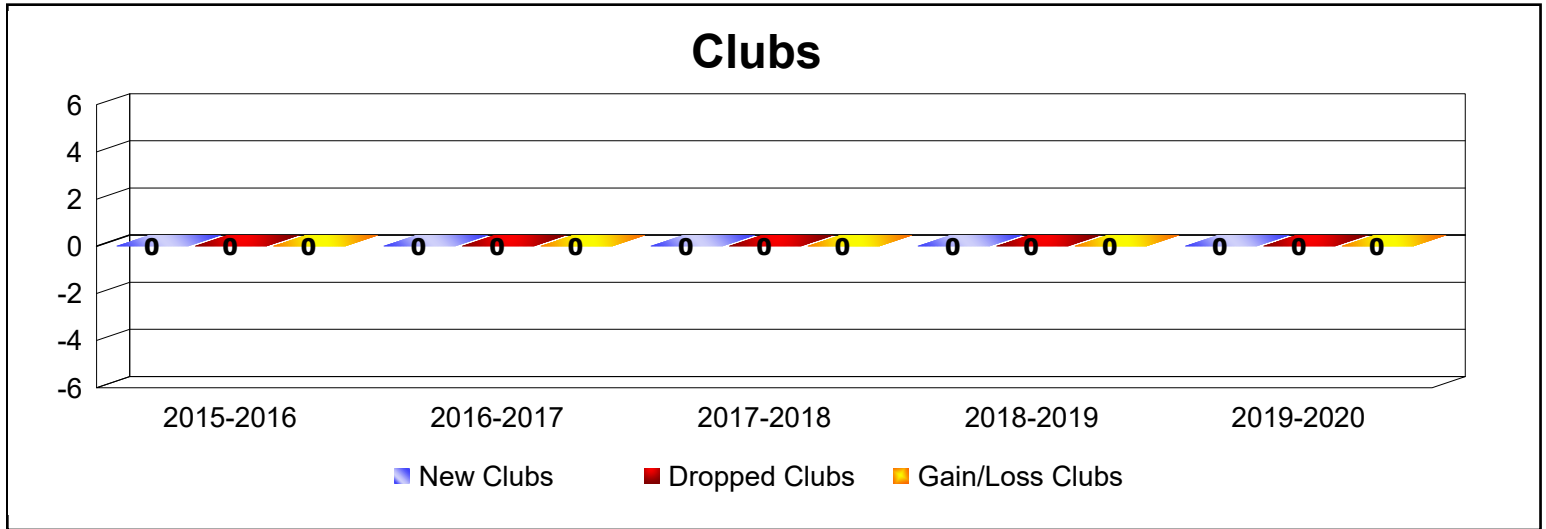

Year	New Clubs	Dropped Clubs	Gain/Loss Clubs	New Members	Charter Members	Reinstate Members	Transfer Members	Total Member Added	Total Members Dropped	Gain/Loss Members
2015-2016	0	0	0	106	5	10	11	132	-142	-10
2016-2017	0	0	0	146	4	10	8	168	-198	-30
2017-2018	0	0	0	132	3	6	7	148	-147	1
2018-2019	0	0	0	114	0	1	3	118	-127	-9
2019-2020	0	0	0	115	2	8	8	133	-114	19
<b>Average</b>	<b>0</b>	<b>0</b>	<b>0</b>	<b>123</b>	<b>3</b>	<b>7</b>	<b>7</b>	<b>140</b>	<b>-146</b>	<b>-6</b>

Year	New Clubs	Dropped Clubs	Gain/Loss Clubs	New Members	Charter Members	Reinstate Members	Transfer Members	Total Member Added	Total Members Dropped	Gain/Loss Members
2015-2016	0	0	0	0	0	0	0	0	-4	-4
2016-2017	0	0	0	6	0	0	0	6	-1	5
2017-2018	0	0	0	3	0	0	0	3	-3	0
2018-2019	1	0	1	2	36	0	1	39	-7	32
2019-2020	0	0	0	5	0	0	0	5	-11	-6
<b>Average</b>	<b>0</b>	<b>0</b>	<b>0</b>	<b>3</b>	<b>7</b>	<b>0</b>	<b>0</b>	<b>11</b>	<b>-5</b>	<b>5</b>