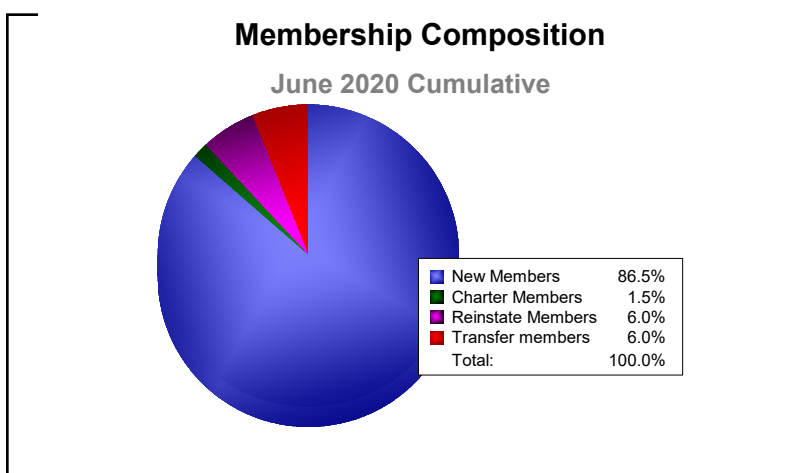

Year	New Clubs	Dropped Clubs	Gain/Loss Clubs	New Members	Charter Members	Reinstate Members	Transfer Members	Total Member Added	Total Members Dropped	Gain/Loss Members
2015-2016	0	0	0	106	5	10	11	132	-142	-10
2016-2017	0	0	0	146	4	10	8	168	-198	-30
2017-2018	0	0	0	132	3	6	7	148	-147	1
2018-2019	0	0	0	114	0	1	3	118	-127	-9
2019-2020	0	0	0	115	2	8	8	133	-114	19
<b>Average</b>	<b>0</b>	<b>0</b>	<b>0</b>	<b>123</b>	<b>3</b>	<b>7</b>	<b>7</b>	<b>140</b>	<b>-146</b>	<b>-6</b>

Year	New Clubs	Dropped Clubs	Gain/Loss Clubs	New Members	Charter Members	Reinstate Members	Transfer Members	Total Member Added	Total Members Dropped	Gain/Loss Members
2015-2016	0	0	0	0	0	0	0	0	-4	-4
2016-2017	0	0	0	6	0	0	0	6	-1	5
2017-2018	0	0	0	3	0	0	0	3	-3	0
2018-2019	1	0	1	2	36	0	1	39	-7	32
2019-2020	0	0	0	5	0	0	0	5	-11	-6
<b>Average</b>	<b>0</b>	<b>0</b>	<b>0</b>	<b>3</b>	<b>7</b>	<b>0</b>	<b>0</b>	<b>11</b>	<b>-5</b>	<b>5</b>