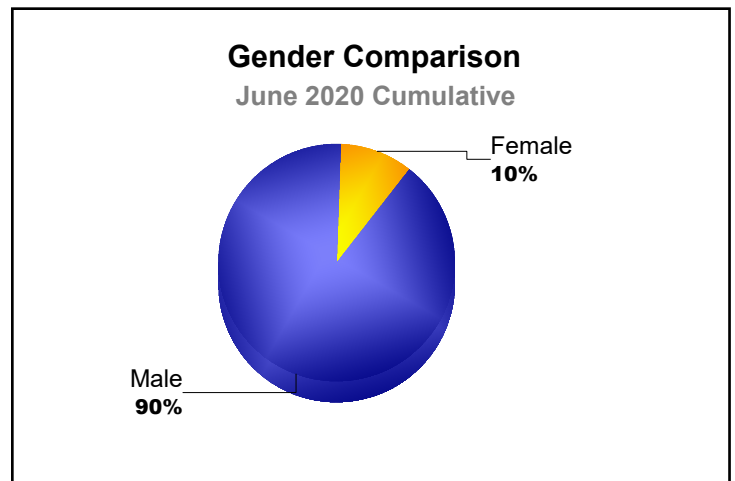

Year	New Clubs	Dropped Clubs	Gain/Loss Clubs	New Members	Charter Members	Reinstate Members	Transfer Members	Total Member Added	Total Members Dropped	Gain/Loss Members
2015-2016	0	0	0	106	5	10	11	132	-142	-10
2016-2017	0	0	0	146	4	10	8	168	-198	-30
2017-2018	0	0	0	132	3	6	7	148	-147	1
2018-2019	0	0	0	114	0	1	3	118	-127	-9
2019-2020	0	0	0	115	2	8	8	133	-114	19
<b>Average</b>	<b>0</b>	<b>0</b>	<b>0</b>	<b>123</b>	<b>3</b>	<b>7</b>	<b>7</b>	<b>140</b>	<b>-146</b>	<b>-6</b>